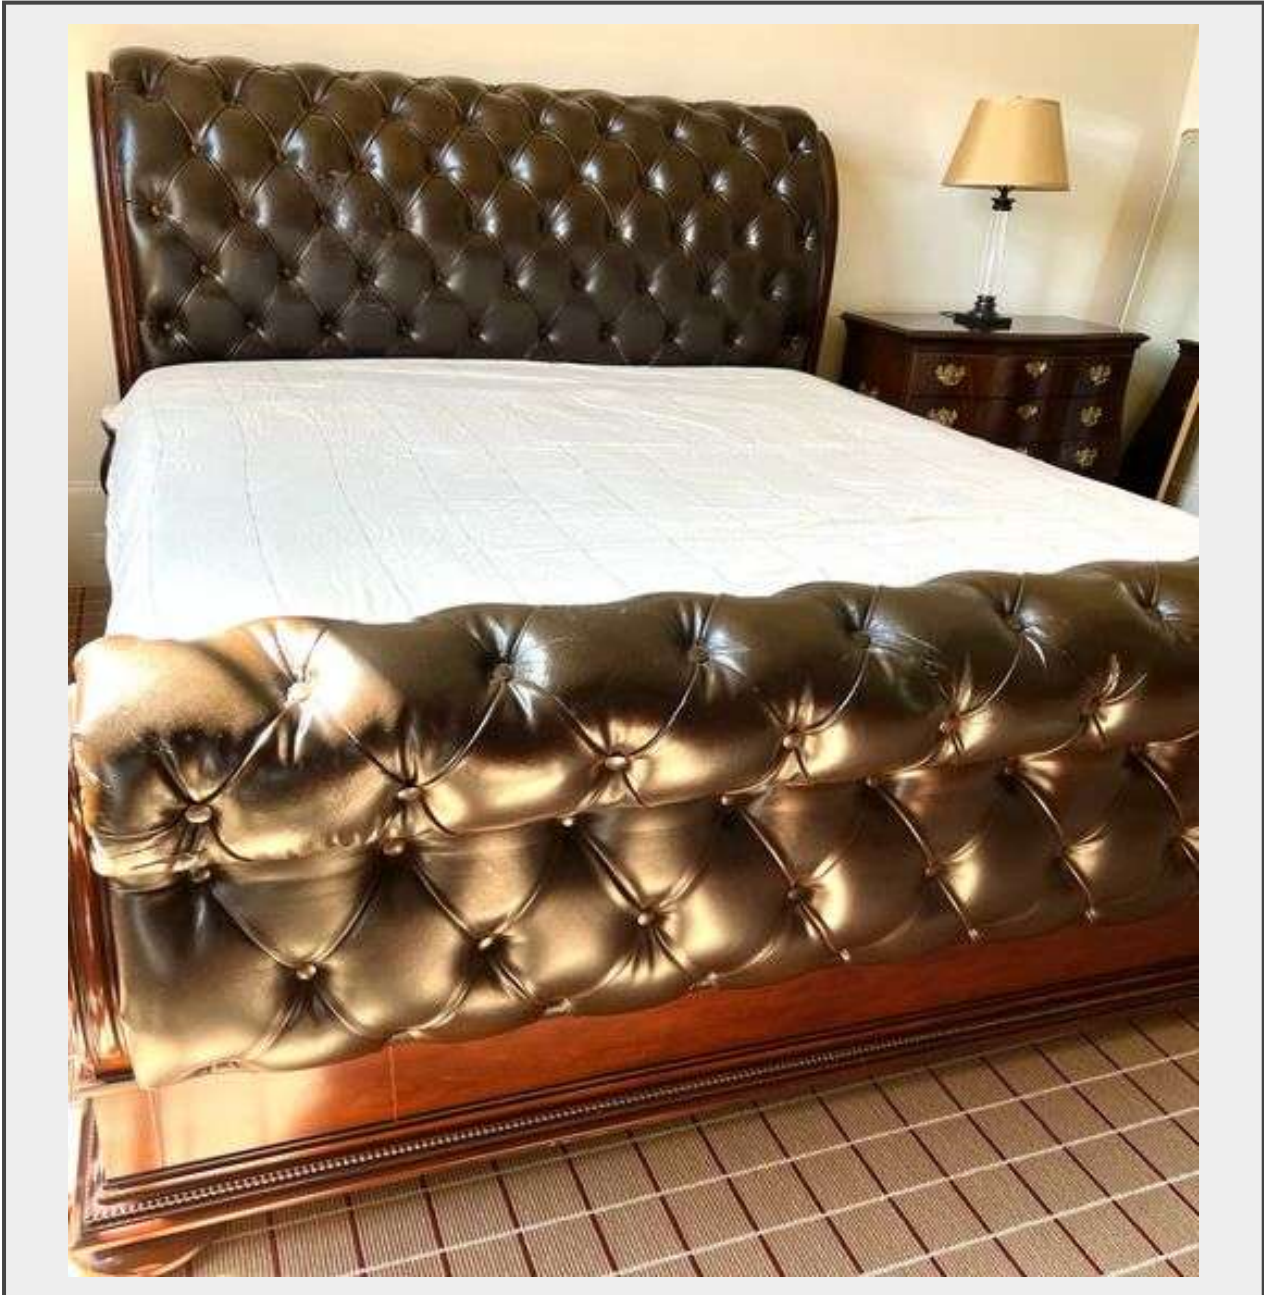

Sale Name: Hosted by Piece by Piece: Contents of 2.2 Million Dollar Governor's Towne Club Estate

LOT 36 - King Leather Tufted Bed Frame

Description

*See peeling in pics *The bed has been disassembled and is on the upper level of the home . Serious help will be required to move .